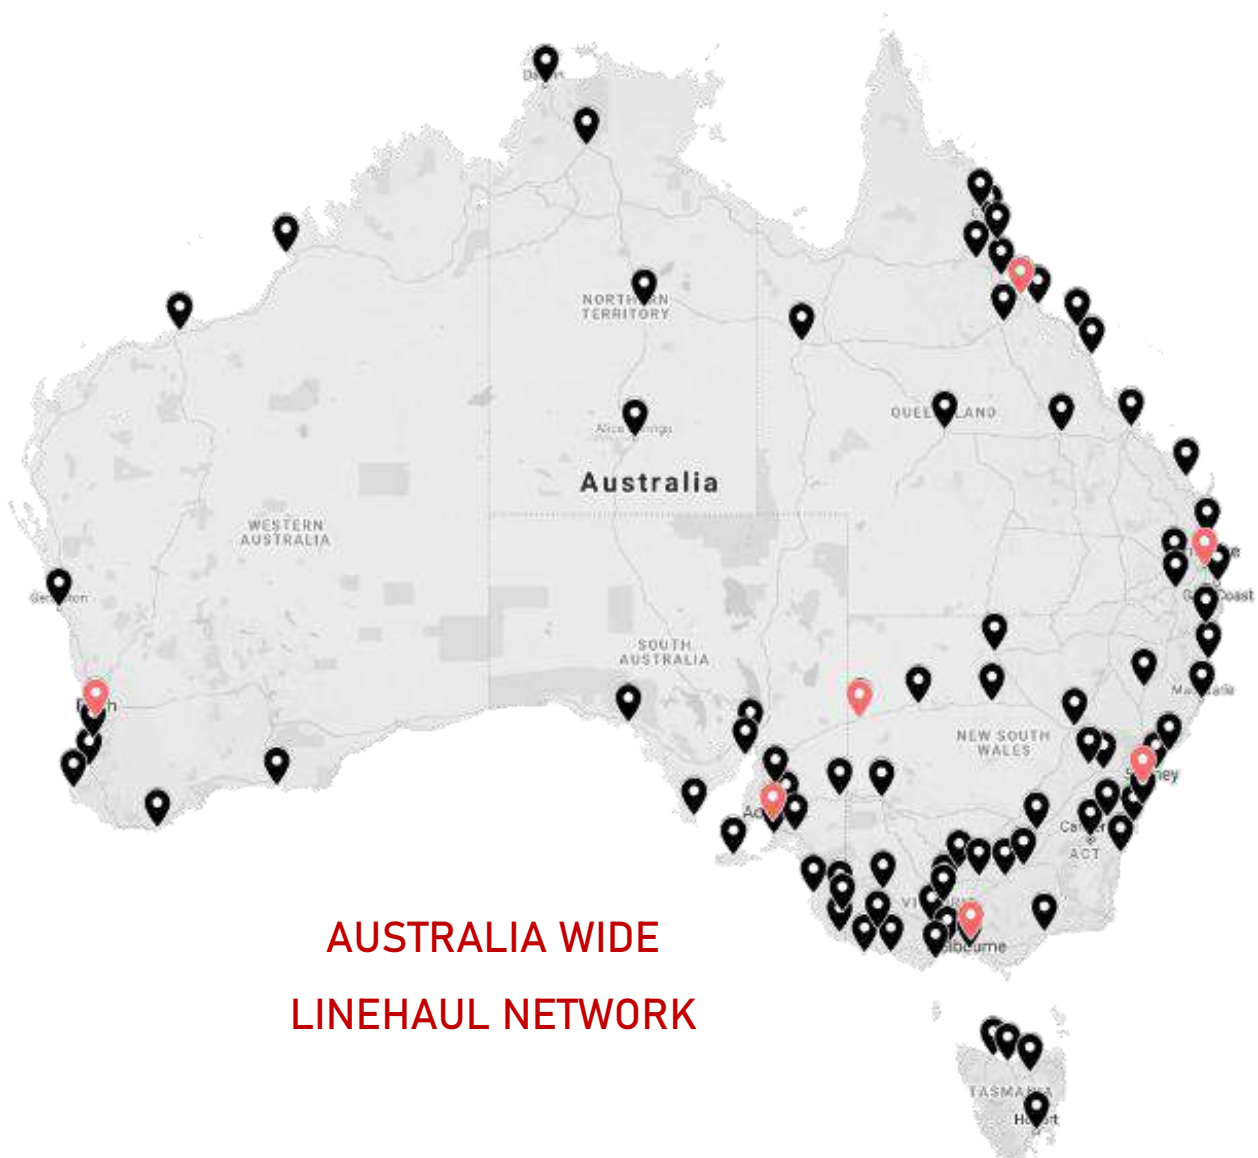

## OUR TRANSIT SCHEDULE

Hi-Trans Express has an extensive metropolitan and regional network for pickups and deliveries in each state or territory nationally. Your freight will travel to the closest depot for linehaul transit through our Intrastate and Interstate network which connects with our local delivery fleets Australia wide.

### PRIMARY TRANSIT LANES

The following schedules represent our primary linehaul transit lanes which connect to form our Australian network.

From	To	General Days	Express Days			
<b>ADELAIDE SA</b>	<b>Adelaide METRO</b>		<b>Next day service</b>			
		Adelaide Hills	2	1		
		Barossa	2	1		
		Broken Hill	2	1		
		Ceduna	6	4		
		Clare Valley	2	1		
		Coober Pedy	6	4		
	<b>REGIONAL</b>		Kangaroo Island	4	2	
			Mclaren Vale	2	1	
			Mount Gambier	3	2	
			Murray Bridge	2	1	
			Port Augusta	3	2	
			Port Lincoln	4	3	
			Port Pirie	3	2	
			Renmark	3	2	
			Victor Harbour	2	1	
			Whyalla	3	2	
			Woomera	6	4	
		<b>INTERSTATE</b>	VIC	Melbourne	2	1
			NSW	Broken Hill	2	1
				Sydney	3	2
	QLD		Brisbane	3	2	
			Townsville	6	4	
	WA		Perth	5	4	
	TAS		Hobart	8	5	
	ACT		Canberra	5	3	
	NT		Darwin	5	4	
Alice Springs			5	4		
Katherine		5	4			
Tennant Creek		5	4			

From	To	General Days	Express Days		
<b>MELBOURNE VIC</b>	<b>Melbourne METRO</b>		<b>Next day service</b>		
		Ballarat	2	1	
		Bendigo	2	1	
		Geelong	2	1	
		Gippsland	3	2	
		Mildura	3	2	
		Mornington Peninsula	2	1	
		Portland	4	2	
		Shepparton	2	1	
		Traralgon	3	2	
		Wangaratta	2	1	
		Warragul	2	1	
		Warrnambool	2	1	
		Wodonga	2	1	
		SA	Adelaide	2	1
		NSW	Sydney	2	1
			Broken Hill	4	2
		QLD	Brisbane	3	2
			Cairns	5	4
			Mackay	5	4
	Townsville		4	3	
	TAS	Hobart	6	4	
		Launceston	6	4	
	WA	Perth	7	5	
	NT	Darwin	7	5	
	ACT	Canberra	4	2	